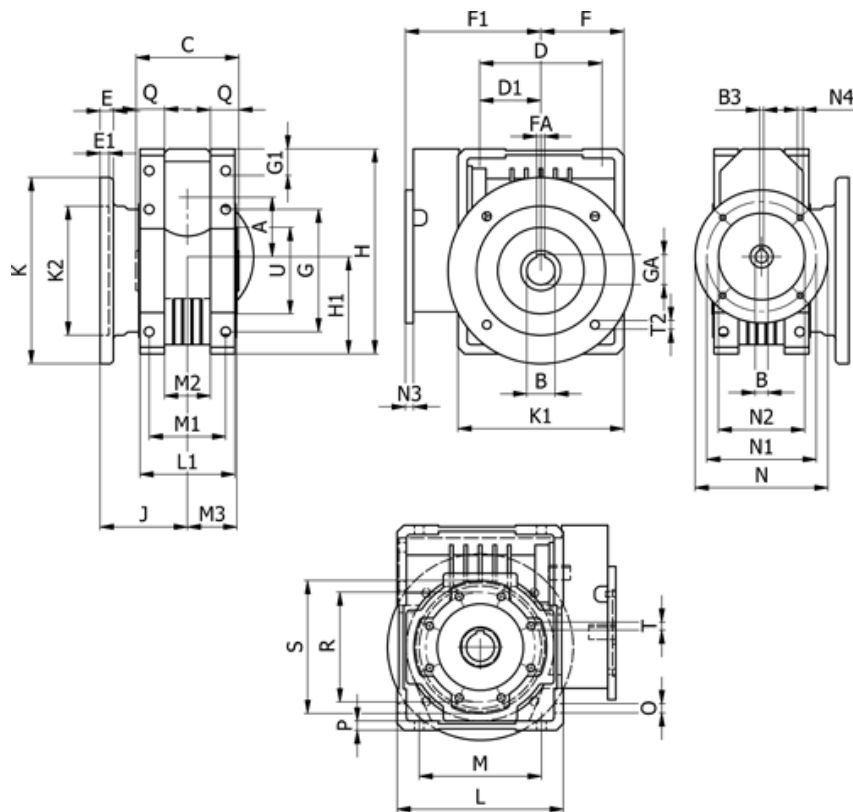

Article number: 3921110021535

Description: Worm gear  
WR 110-UFC1-21-90B5, without lubrication

## Measures

A = 110.10	E = 20	H = 308.0	M = 184	N4 = M10x15	U = 130
B = 42	E1 = 12	H1 = 125.0	M1 = 115	O = 14.0	
B1 E7 = 24	F = 125	J = 179.5	M2 = 69	P = 14	
B2 = 27.3	F1 = 204	K = 280	M3 = 73.0	Q = 45	
B3 H9 = 8	FA = 12	K1 = 230	N = 200	R = 165	
C = 155	G = 184	K2 = 170	N1 = 165	S = 200	
D = 174.0	G1 = 58.0	L = 250	N2 = 130	T = M12x19	
D1 = 82.0	GA = 45.3	L1 = 143	N3 = 0.0	T2 = 13.0	